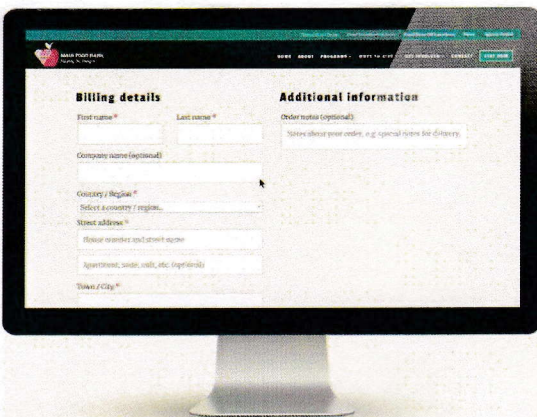

Go to MauiFoodBank.org/virtual-food-drive or visit our homepage and then click on "Virtual Food Drive" in the menu at the top.

2 Start Shopping

Select the food items you'd like to donate, and add them to your cart! Once you're done shopping, scroll to the bottom of the page and click on the button to "Checkout Now."

3 Check Out

On the checkout page, add your Place of Worship in the "Company" box. Then for the final step, enter your credit card info to complete your purchase. Your donation will help feed the hungry right here in Maui County — *Mahalo!*