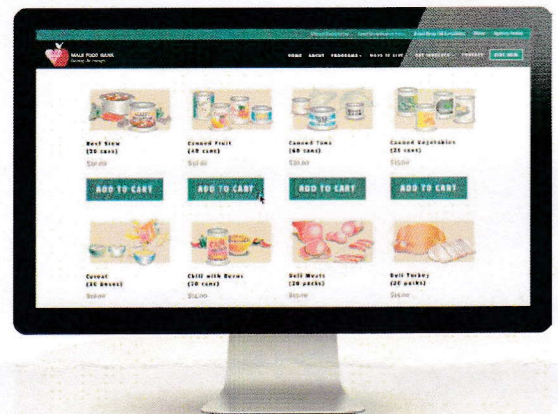

Help feed the hungry on Maui by shopping at our Virtual Food Drive

MAUI FOOD BANK
Helping the Hungry

Follow these fun, easy, simple steps to shop online for donations to the Maui Food Bank!

1 Visit Our Website

Go to MauiFoodBank.org/virtual-food-drive or visit our homepage and then click on "Virtual Food Drive" in the menu at the top.

2 Start Shopping

Select the food items you'd like to donate, and add them to your cart! Once you're done shopping, scroll to the bottom of the page and click on the button to "Checkout Now."

3 Check Out

On the checkout page, add your Place of Worship in the "Company" box. Then for the final step, enter your credit card info to complete your purchase. Your donation will help feed the hungry right here in Maui County — *Mahalo!*